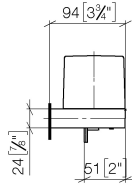

## Dispenser wall model - Chrome

---

83 435 832

- width 78mm
- height 108 mm
- 250 ml bottle
- 94mm projection

---

 Chrome

83 435 832-00

---

## Dispenser wall model - Chrome

---

83 435 832

mm [inches]