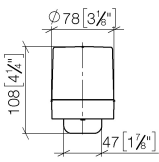

## Dispenser wall model - Chrome

---

83 435 832

- width 78mm
- height 108 mm
- 250 ml bottle
- 94mm projection

---

 Chrome

83 435 832-00

---

## Dispenser wall model - Chrome

---

83 435 832

mm [inches]