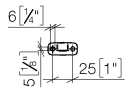

## Dispenser wall model - Chrome

---

83 435 832

mm [inches]